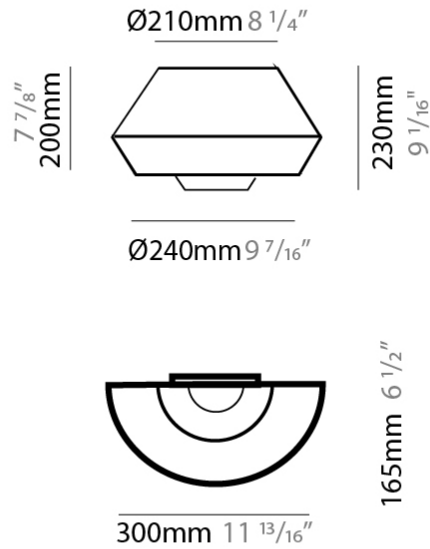

BANYO SURFACE

D113019-

base number _____
Finish _____
Options _____

1. To build a product code in our configurator select the specify button on the base model # product page
2. To build a manual product code on this datasheet choose from the options listed below in blue font and add the suffix to the base model #

GENERAL

Series: Banyo _____
Partner: Ole _____
Division: Design _____
Installation: Surface _____
Product Type: Wall Surface _____
Mounting Location: Wall _____
Light Distribution: Indirect _____

PHYSICAL

Shape: Round _____
Width (mm): 300 _____
Width (in): 11 ¹³/₁₆ _____
Height (mm): 230 _____
Depth (mm): 300 _____
Height (in): 9 ¹/₁₆ _____
Extension (mm): 165 _____
Extension (in): 6 ¹/₂ _____
Weight (kg): 1.1 _____
Weight (lbs): 2.4 _____
Diffuser: Satin Glass _____
Fixture Finish: BEI / BLK / BLU / COG / DGN / GRY / MRN / MOC / MUS / OLV / SIL / STN / TER / WHI _____
Holder Finish: MBK _____
Fixture Material: Fabric Cord / Metal _____
Primary Material: Fabric - Recycled _____
Upon Request: Matte White Holder and Accent Finish _____

ELECTRICAL

Number of Lamps: 1 _____
Lamp Type: LED Retrofit _____
Lamp Shape: A19 _____
Bulb Included: Bulb Not Included _____
Max. Wattage Per Lamp (W): 15 _____
Lamp Base: E26 _____
Input Voltage (V): 120 _____
Upon Request: 277Vac / GU24 _____

LED

OPTICAL

RATINGS AND CERTIFICATIONS

Certified By: Certified for North American Standards _____
IP rating: IP20 _____