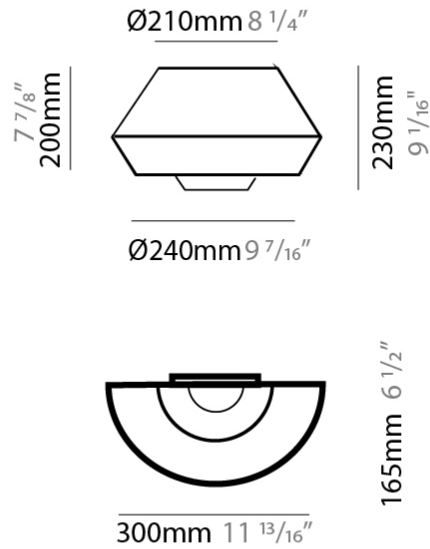

BANYO SURFACE

D113017-

base number _____
Finish Options _____

1. To build a product code in our configurator select the specify button on the base model # product page
2. To build a manual product code on this datasheet choose from the options listed below in blue font and add the suffix to the base model #

GENERAL

Series: Banyo _____
Partner: Ole _____
Division: Design _____
Installation: Surface _____
Product Type: Wall Surface _____
Mounting Location: Wall _____
Light Distribution: Indirect _____

PHYSICAL

Shape: Round _____
Width (mm): 300 _____
Width (in): 11 ¹³/₁₆ _____
Height (mm): 230 _____
Depth (mm): 300 _____
Height (in): 9 ¹/₁₆ _____
Extension (mm): 165 _____
Extension (in): 6 ¹/₂ _____
Weight (kg): 1.1 _____
Weight (lbs): 2.4 _____
Diffuser: Satin Glass _____
Fixture Finish: BEI / BLK / BLU / COG / DGN / GRY / MRN / MOC / MUS / OLV / SIL / STN / TER / WHI _____
Holder Finish: MBK _____
Accent Finish: MBK _____
Fixture Material: Fabric Cord / Metal _____
Primary Material: Fabric - Recycled _____
Upon Request: Matte White Holder and Accent Finish _____

ELECTRICAL

Number of Lamps: 1 _____
Lamp Type: LED Retrofit _____
Lamp Shape: A19 _____
Bulb Included: Bulb Not Included _____
Max. Wattage Per Lamp (W): 15 _____
Lamp Base: E26 _____
Input Voltage (V): 120 _____
Upon Request: 277Vac / GU24 _____

LED

OPTICAL

RATINGS AND CERTIFICATIONS

Certified By: Certified for North American Standards _____
IP rating: IP20 _____